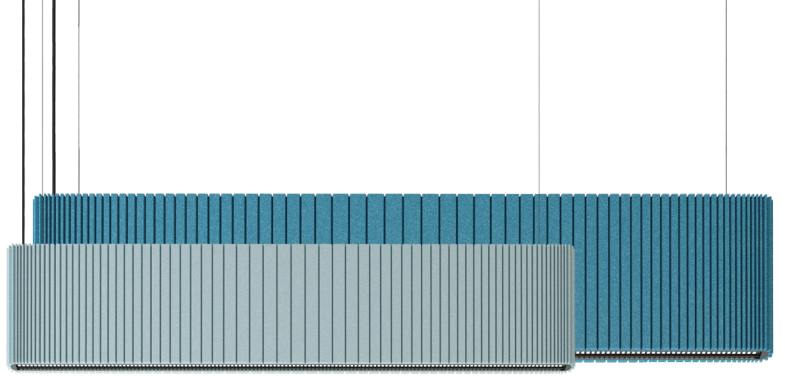

Sensa

Acoustic Lighting