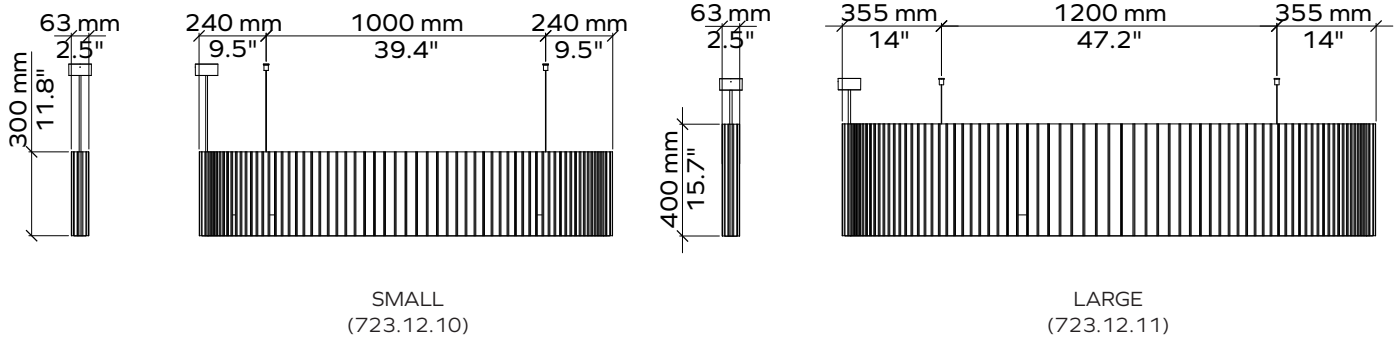

ARTICLE NUMBERS

Lighting Product	Product Size	Color code	CCT	North American Market
723.12.	10 (Small)	Choose color as shown on pg. 2	27 (2700K)	Add an A at the end of the CCT code to indicate this product is for North America
	11 (Large)		30 (3000K)	
			35 (3500K)	
			40 (4000K)	

Example: 732.12.10.706.35A

Sensa Small [(1480x300mm / 58.25" x 11.8", Spearmint 706 color, 3500K CCT, 110-277V (North America)]

LIGHTING SPECIFICATIONS

	Small (723.12.10.)	Large (723.12.11.)
Output	Direct	
Total Lumen Output (lm)	3061	3980
Wattage	31	41
Efficacy (lm/W)	99	97
Diffuser	Glare-free reflector	
Beam Angle	66	
CCT	2700-3000-3500-4000K	
CRI	90+	
MacAdam	3	
Voltage	220 - 240 V / 120V	
Dimming	0.1% DSI/DALI Dimming	
Driver Location	On-Board	