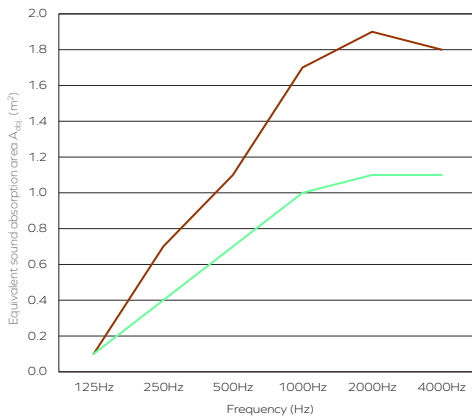

Acoustic Performance - ISO A_{obj} , m²

Frequency (Hz)	125	250	500	1000	2000	4000
24mm Sensa (Small)	0.10	0.70	1.10	1.70	1.90	1.80
24mm Sensa (Large)	0.10	0.40	0.70	1.00	1.10	1.10

The graph represents the equivalent sound absorption per object (A_{obj}) in the third octave band center frequencies. Measurement used Pink Noise as excitation signal in a reverberant room.

- 24mm Sensa (Small)
- 24mm Sensa (Large)