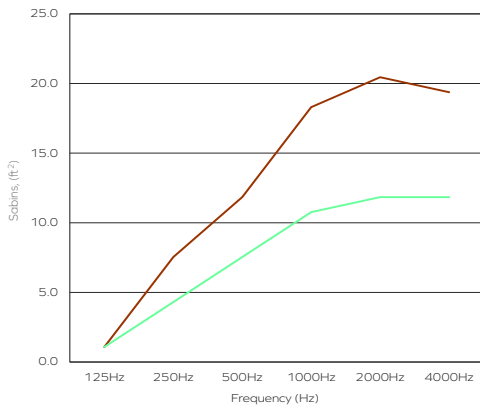

Example: 732.12.10.706.35A

Sensa Small [(1480x300mm / 58.25" x 11.8", Spearmint 706 color, 3500K CCT, 110-277V (North America)]

LIGHTING SPECIFICATIONS

	Small (723.12.10.)	Large (723.12.11.)
Output	Direct	
Total Lumen Output (lm)	3061	3980
Wattage	31	41
Efficacy (lm/W)	99	97
Diffuser	Glare-free reflector	
Beam Angle	66	
CCT	2700-3000-3500-4000K	
CRI	90+	
MacAdam	3	
Voltage	220 - 240 V / 120V	
Dimming	0.1% DSI/DALI Dimming	
Driver Location	On-Board	

Color fastness

Class 6

ISO 105-B02:A1

Order a free sample box

Testing Standards

ISO 354:2003	Acoustics — Measurement of sound absorption in a reverberation room
ISO 11654:1997	Acoustics — Sound absorbers for use in buildings — Rating of sound absorption
ISO 20189:2018	Acoustics — Screens, furniture and single objects intended for interior use — Rating of sound absorption and sound reduction of elements based on laboratory measurements
ASTM C423-17	Standard Test Method for Sound Absorption and Sound Absorption Coefficients by the Reverberation Room Method
ASTM E795-16	Standard Practices for Mounting Test Specimens During Sound Absorption Tests